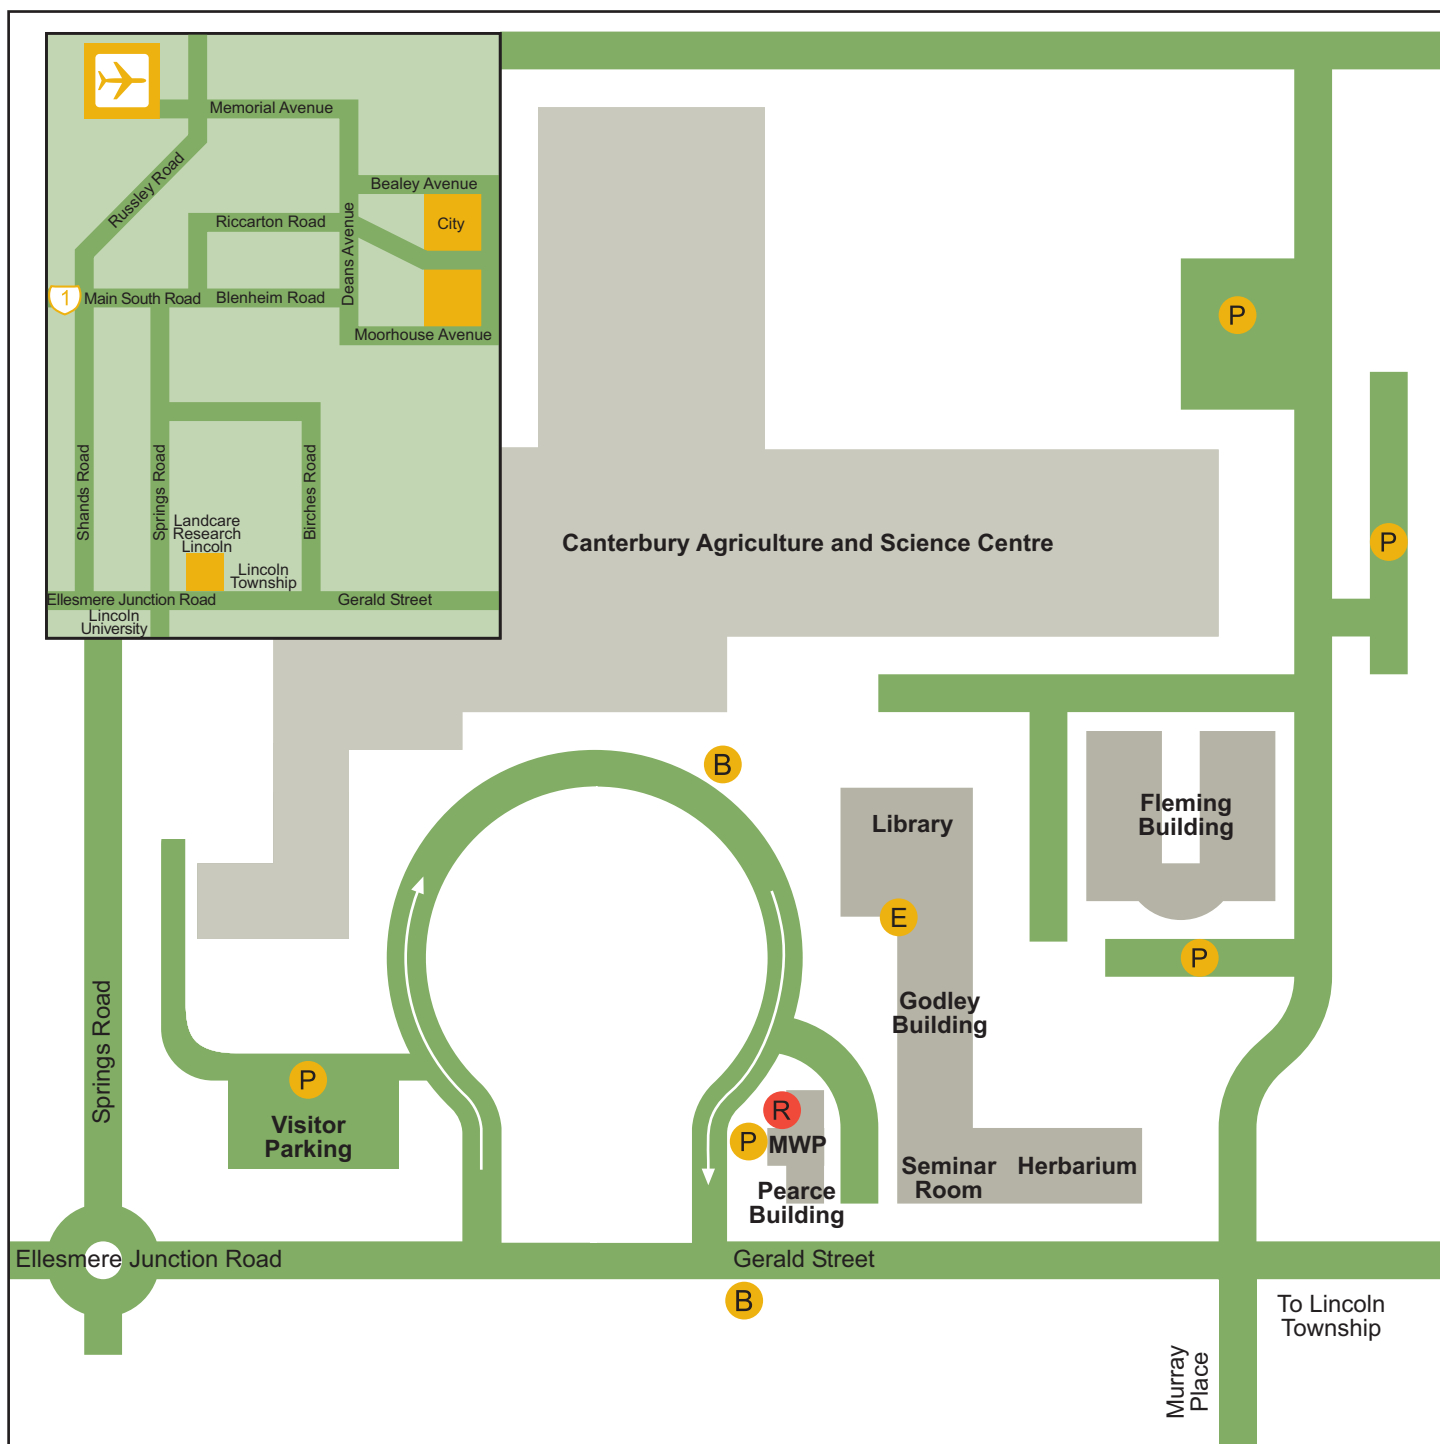

# Manaaki Whenua Press Landcare Research Lincoln

Landcare Research  
Lincoln

Canterbury Agriculture & Science Centre  
Gerald Street  
Lincoln  
New Zealand

Phone +64 3 321 9999

Travel time from airport = 25mins  
Travel time from city centre = 30mins

Bus stop 

Parking 

Reception 

Manaaki Whenua Press MWP

Christchurch International Airport 

State Highway 