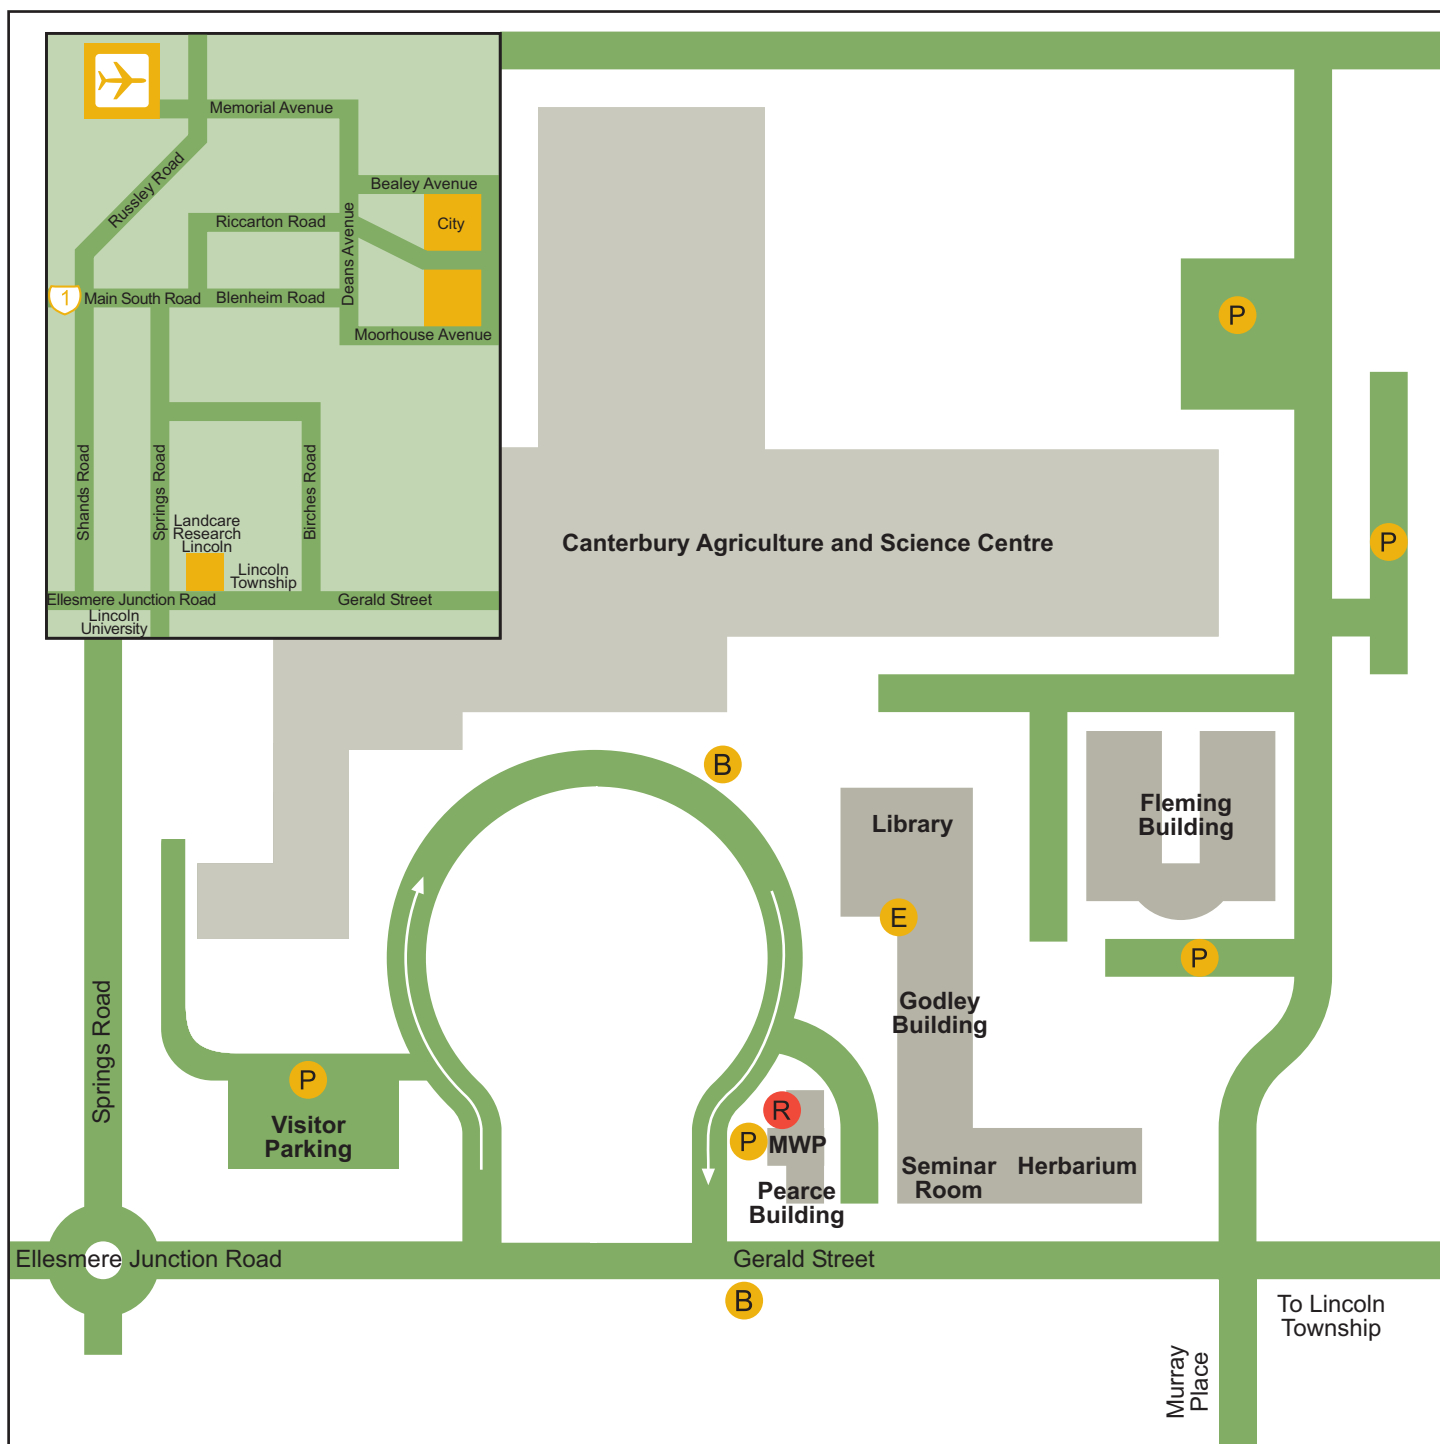

Manaaki Whenua Press Landcare Research Lincoln

Landcare Research
Lincoln

Canterbury Agriculture & Science Centre
Gerald Street
Lincoln
New Zealand

Phone +64 3 321 9999

Travel time from airport = 25mins
Travel time from city centre = 30mins

Bus stop 

Parking 

Reception 

Manaaki Whenua Press MWP

Christchurch International Airport 

State Highway 